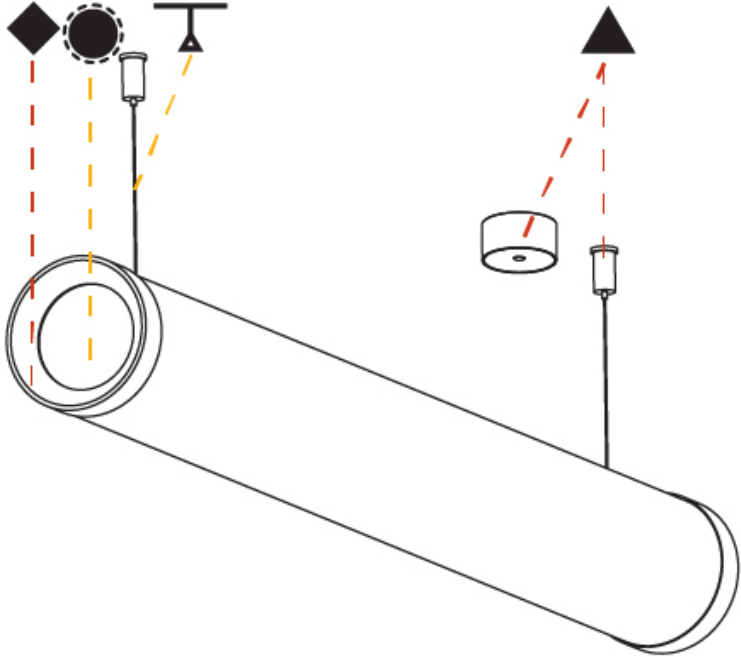

BUNGA PLUS SUSPENSION

A30700-

PROJECT	_____
TYPE	_____
SPECIFIER	_____
QUANTITY	_____
DATE	_____